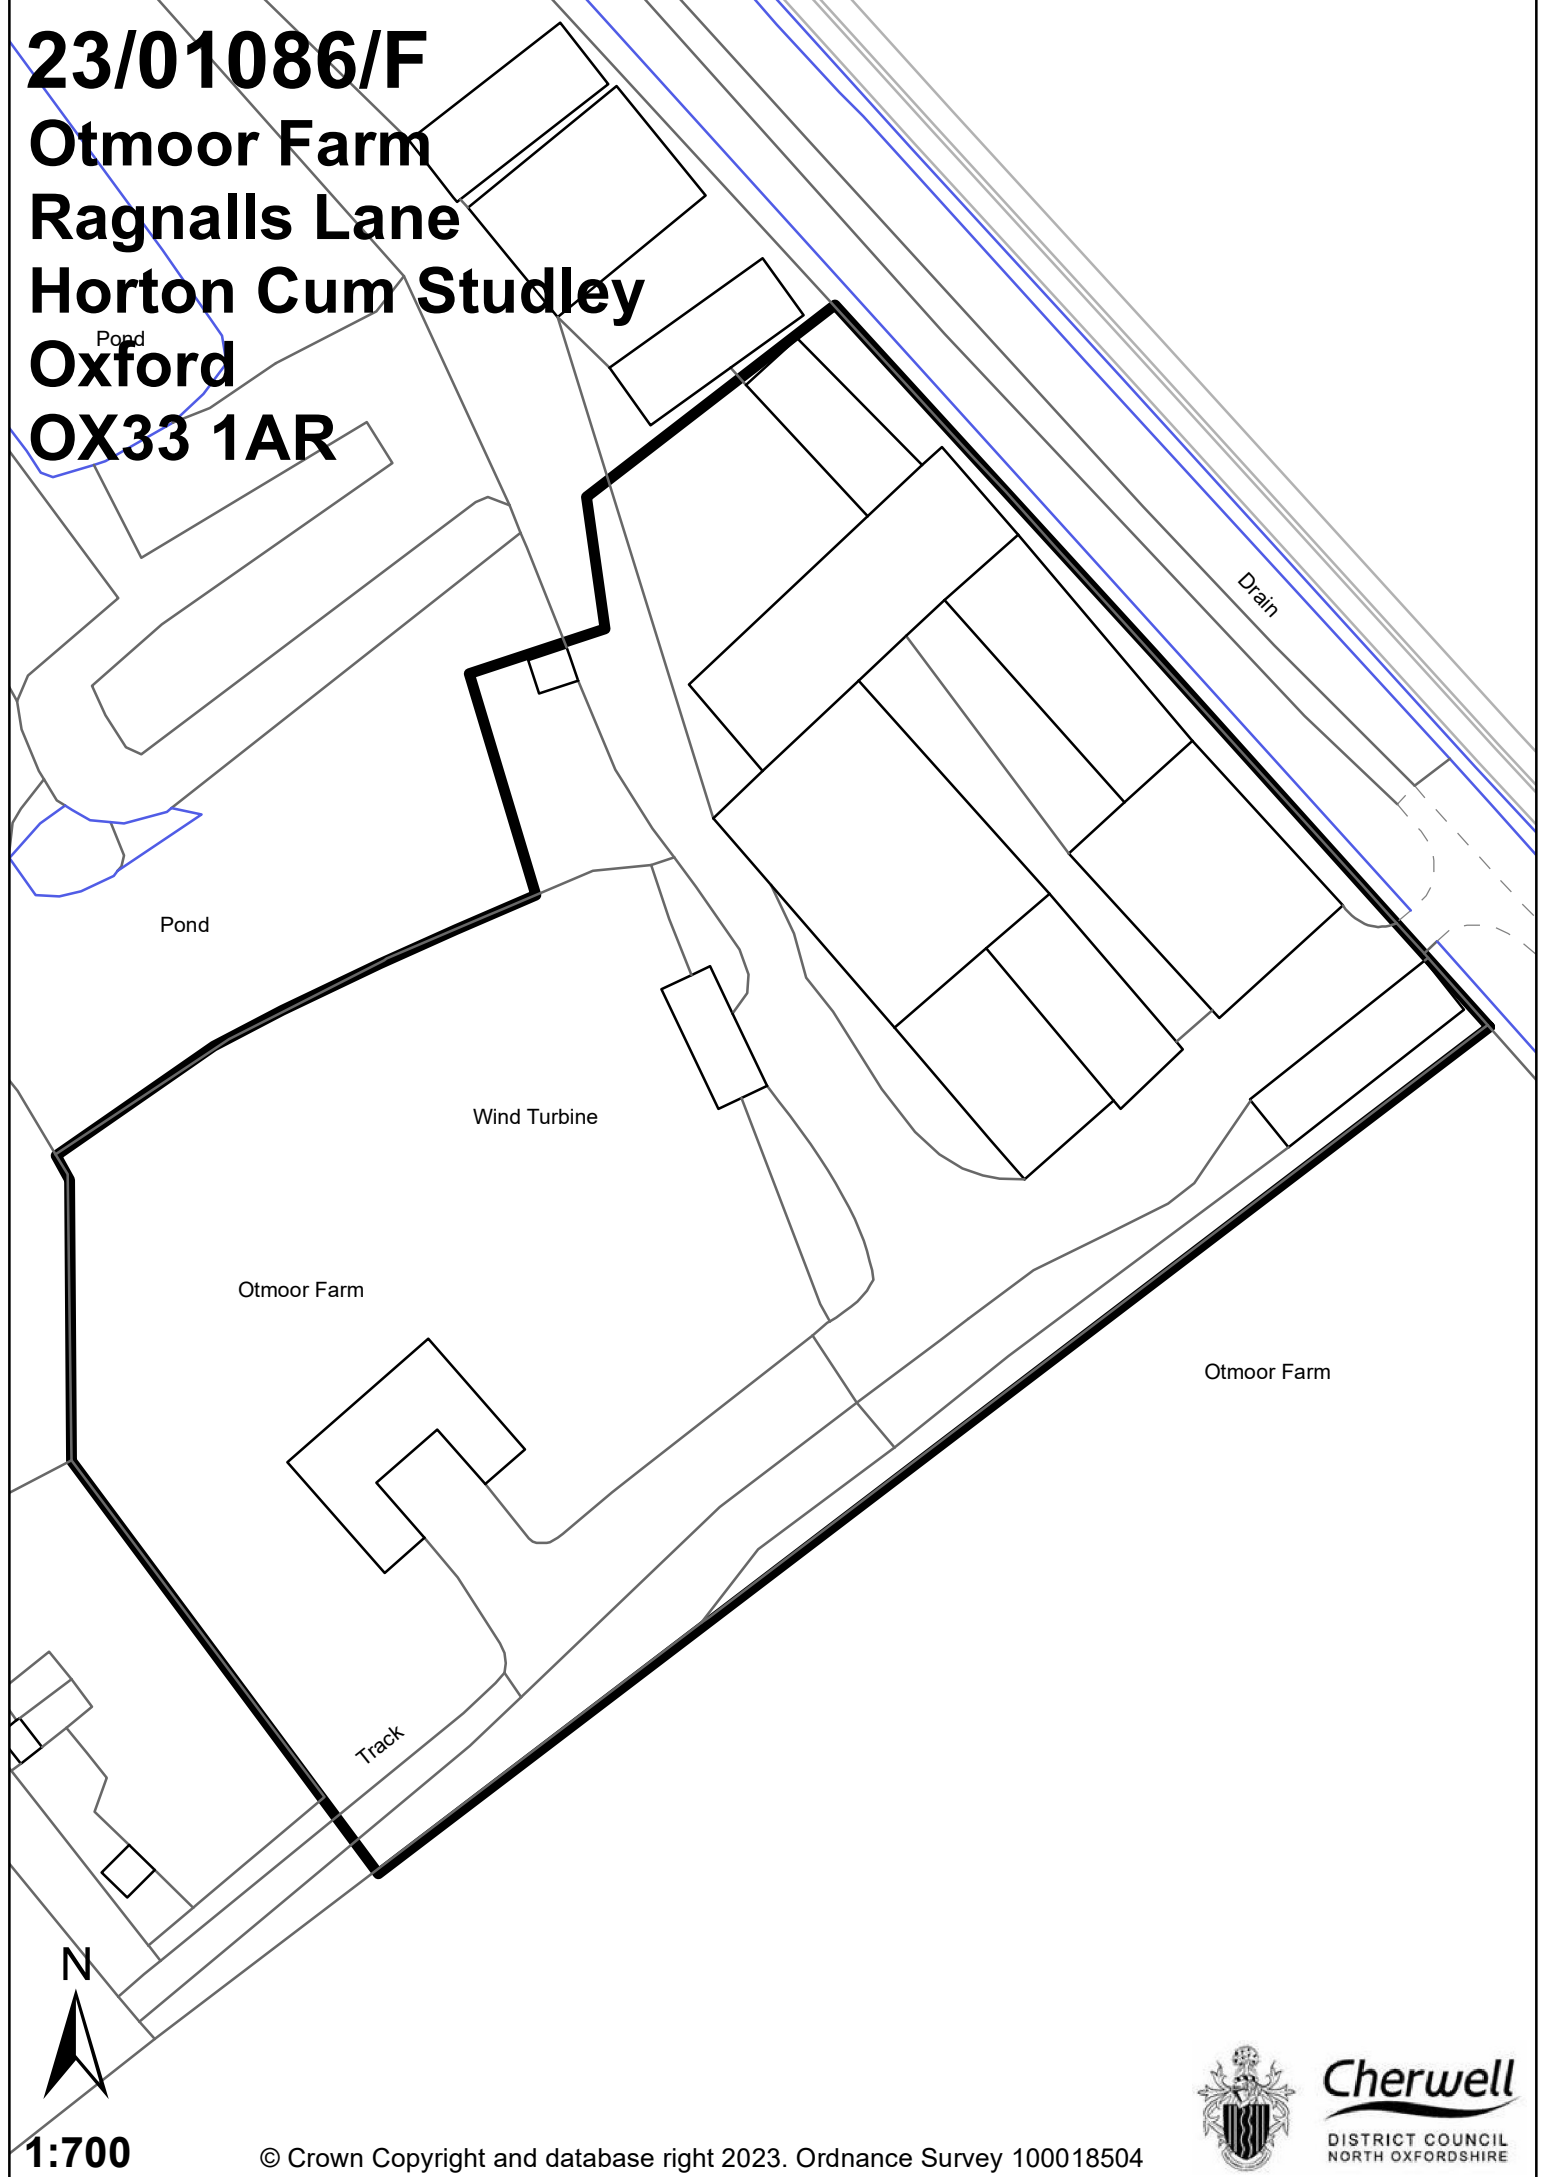

23/01086/F

Otmoor Farm

Ragnalls Lane

Horton Cum Studley

Oxford

OX33 1AR

Pond

Wind Turbine

Otmoor Farm

Otmoor Farm

Track

Drain

1:700

© Crown Copyright and database right 2023. Ordnance Survey 100018504

Cherwell

DISTRICT COUNCIL
NORTH OXFORDSHIRE